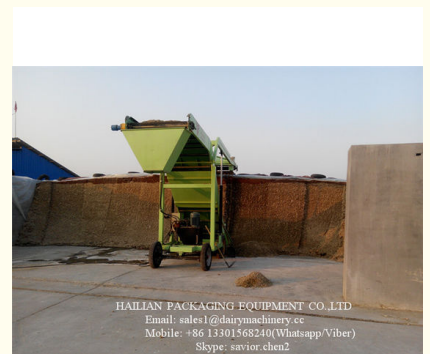

Loading Machine For Taking Silage From Silo , Silo Loader For Cow Feeding

Our Product Introduction

for more products please visit us on mobilemilkingmachine.com

Basic Information

- Place of Origin: Jiangsu,China
- Brand Name: HL
- Certification: CE ISO SGS
- Model Number: HL-Q5000
- Minimum Order Quantity: 1 Set
- Price: Negotiation
- Packaging Details: Standard Packaging
- Delivery Time: 5-10 Working Days
- Payment Terms: T/T, Western Union, MoneyGram
- Supply Ability: 20 Sets/Month

Product Specification

- Walking Type: Hydraulic Motor + Different Speed Drive Axle
- Transferring Type: Hydraulic Motor + Chain
- Turning Type: Hydro-cylinder + Swinging Steering Axle
- Operating And Control Type: Handle Button Switch
- Dimension(L*W*H): 5750*1600*3300 Mm
- Machine Weight: 2250KG
- Highlight: **small tmr mixer, vertical feed mixer**

More Images

Product Description

Loading Machine For Taking Silage From Silo , Silo Loader For Cow Feeding

Parameters of Loading Machine For Taking Silage From Silo , Silo Loader For Cow Feeding :

Model	HL-Q5000
Feed/Silage Loading Height	5000mm
Feed/Silage Loading Revolving Speed	210r/min
Feed/Silage Loading Power	7.5KW
Quantity of Taking Blades	84 pcs
Hydraulic Power	5.5KW
Walking Speed	5KM/Hour
Walking Type	Hydraulic Motor + Different Speed Drive Axle
Transferring Type	Hydraulic Motor + Chain
Turning Type	Hydro-cylinder + Swinging Steering Axle
Lifting Type	Hydro-cylinder
Tyre Model	Front Tyre:650-16 Back Tyre:550-16
Operating and Control Type	Handle Button Switch
Dimension(L*W*H)	5750*1600*3300 mm
Machine Weight	2250KG