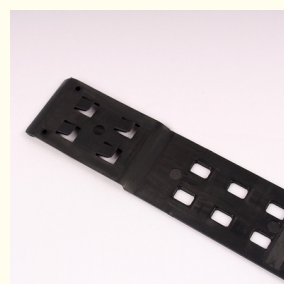

More Images