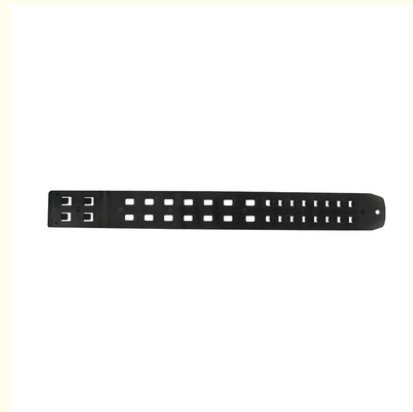

36x4cm Pedometer Leg Strap Adjustable Durable Cow Leg Belt For All Seasons

Our Product Introduction

more products please visit us on mobilemilkingmachine.com

Basic Information

- Place of Origin: China
- Brand Name: Chuangpu
- Model Number: HL-G21D
- Minimum Order Quantity: 1 PCS
- Price: \$2.23/PCS
- Packaging Details: Carton
- Delivery Time: 3-5 working days
- Payment Terms: T/T
- Supply Ability: 50000PCS /Month

Product Specification

- Features: Adjustable, Durable, Comfortable
- Season: All Seasons
- Country Of Origin: China
- Package Contents: 1x Cow Leg Belt
- Color: Black/Green
- Suitable For: Cow Leg
- Style: Can Be Freely Disassembled, Matched With Pedometer
- Size: 40mmx360mm
- Highlight: **Adjustable Cow Leg Belt, All Seasons Cow Leg Belt, Durable Cow Leg Belt**

EMAIL: nancyzd68@gmail.com
sales2@dairymachinery.cc

MOBILE: +86 133 0156 9240(Wechat/WhatsApp)
 OFFICE: +86 512 5890 5953

Product Description:

The Cow Leg Belt is made in China and comes in two different colors: black and green. The belt can be freely disassembled and is designed to be matched with a pedometer. This allows farmers and ranchers to track their cows' steps and ensure that they are getting enough exercise throughout the day.

Features:

Product Name: Cow Leg Belt

Material: TPU

Features:

Adjustable

Durable

Comfortable

Size: 40mmx360mm