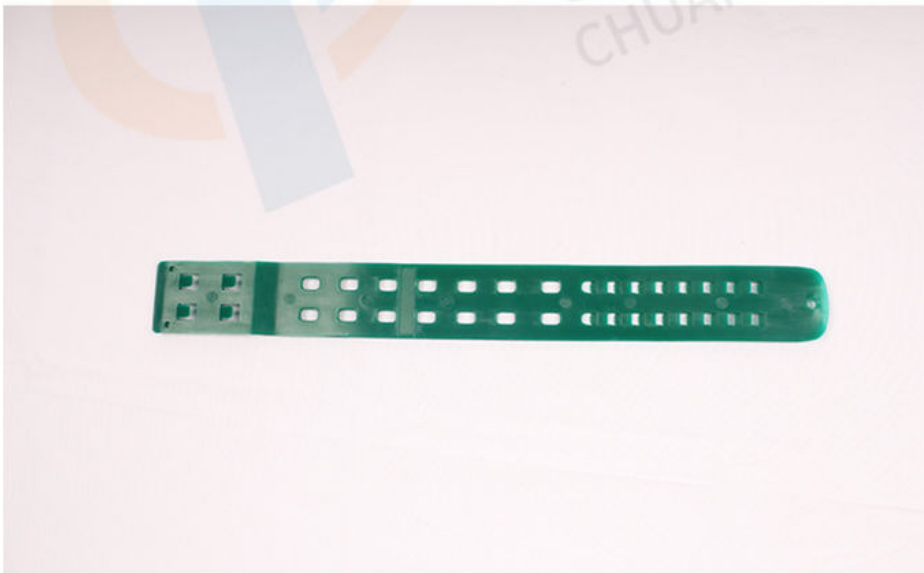

strict manufacturing standards that are followed in China. The product is available in two colors, black and green, making it easy to match with any outfit.

The Cattle Leg Belt is not only useful for farmers and ranchers, but also for anyone who works with animals. It can be used in veterinary clinics, animal shelters, and zoos. The belt is designed to be easy to use and is perfect for securing animals during procedures.

In summary, the Chuangpu HL-G21D Cow Leg Belt is a durable and versatile product that can be used in a variety of scenarios. Its TPU material and all-season use make it a reliable product for daily wear. Whether you're a farmer, rancher, veterinarian, or animal lover, this Oxen Leg Fastening Belt is an essential product to have in your arsenal.