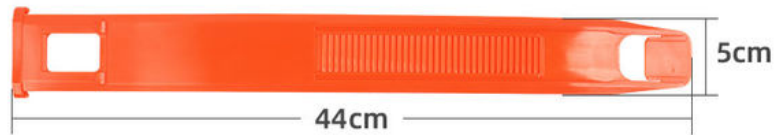

Weight: 54G Thickness: 2.3MM