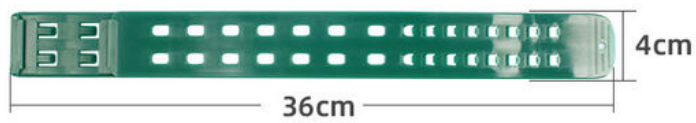

Cow Pedometer Tape

Soft and wear-resistant, long service life

Weight: 54G Thickness: 2.3MM

Weight: 40G Thickness: 2.6MM

Weight: 40G Thickness: 2.6MM

Hailian Packaging Equipment Co.,Ltd

☎ 0086 13301569240

✉ sales2@dairymachinery.cc