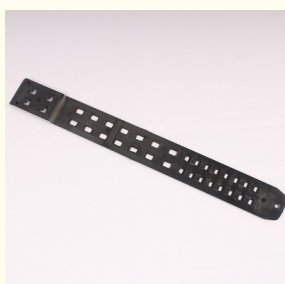

More Images