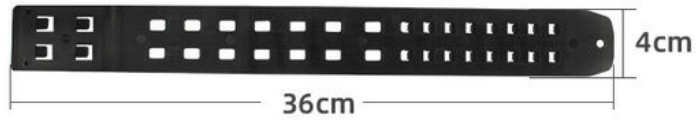

Weight: 40G Thickness: 2.6MM