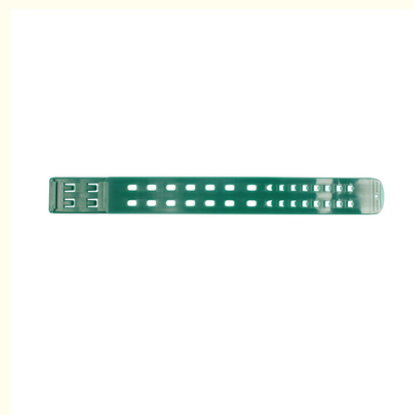

36x4cm Pedometer Leg Strap Adjustable Durable Cow Leg Belt For All Seasons

Our Product Introduction

more products please visit us on mobilemilkingmachine.com

Basic Information

- Place of Origin: China
- Brand Name: Chuangpu
- Model Number: HL-G21D
- Minimum Order Quantity: 1 PCS
- Price: \$2.23/PCS
- Packaging Details: Carton
- Delivery Time: 3-5 working days
- Payment Terms: T/T
- Supply Ability: 50000PCS /Month

Product Specification

- Features: Adjustable, Durable, Comfortable
- Season: All Seasons
- Country Of Origin: China
- Package Contents: 1x Cow Leg Belt
- Color: Black/Green
- Suitable For: Cow Leg
- Style: Can Be Freely Disassembled, Matched With Pedometer
- Size: 40mmx360mm
- Highlight: **Adjustable Cow Leg Belt, All Seasons Cow Leg Belt, Durable Cow Leg Belt**

The package contents include one Cow Leg Belt, which is suitable for use on a cow's leg. The belt is easy to attach and is designed to stay securely in place, even during rigorous activity.

With the Cow Leg Belt, farmers and ranchers can easily monitor the activity levels of their cows and ensure that they are getting enough exercise. This can help to improve overall health and well-being, as well as increase milk production and overall productivity.

Features:

Product Name: Cow Leg Belt

Material: TPU

Features:

Adjustable

Durable

Comfortable

Size: 40mmx360mm